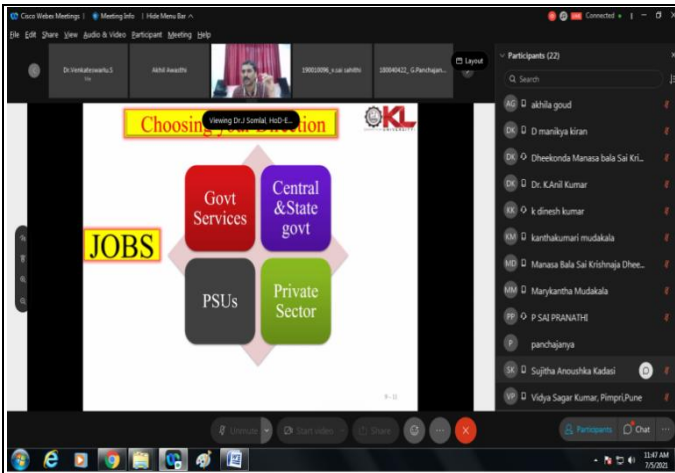

Registrations Link:<https://bit.ly/CareerGuidanceCEA>

WebEx Link:

<https://kluniversity.webex.com/kluniversity/j.php?MTID=md784e3b7a91639bfd948ded75313c7e4>

Live: Link: <https://youtu.be/6JMR4bV0BxA>

No. of Students Participated:140

No. of Faculty Participated:06

Event Photos:

S.No	ID Number	Name of the Student	Branch	Year
1	180020001	Majji Uttage	CE	IV
2	180020003	Kudisay Anudeep	CE	IV
3	180020004	Gandla Sai Suhas Chandra	CE	IV
4	180020005	Velamala Pavana Kumar	CE	IV
5	180020006	Bezawada Dhanush Goud	CE	IV
6	180020007	Sai Krishna Kothapalli	CE	IV
7	180020008	M Sarat Chandra	CE	IV
8	180020009	Bijjam Ashok Kumar Reddy	CE	IV
9	180020010	Mulluri Sri Ram	CE	IV