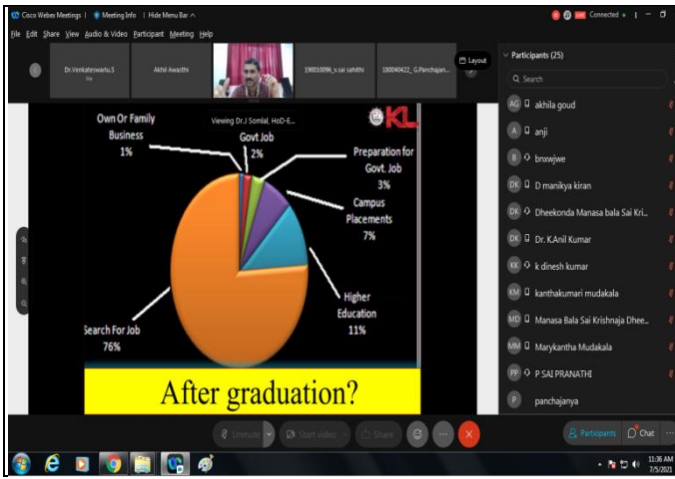

Venue: Online Event (KLEF)

CAREER GUIDANCE

Description of Event:

Career guidance would be of utmost help for every student's life. It helps the students to understand their strengths and weaknesses and accordingly match them with their skills and interests in a way that they get a best suitable career choice. One wrong choice on the path of career not only causes a vain in a lot of money but also implies for the wastage of precious years.

- A PPT was presented by the speaker.

Event Beneficiary:

- ❖ This event helped the 10th standard and intermediate students to clarify their queries.
- ❖ This helped the participants to get more acknowledgement about the ways and flow of their education in the right path

Registrations Link:<https://bit.ly/CareerGuidanceCEA>

WebEx Link:

<https://kluniversity.webex.com/kluniversity/j.php?MTID=md784e3b7a91639bfd948ded75313c7e4>

Live: Link: <https://youtu.be/6JMR4bV0BxA>

No. of Students Participated:140

No. of Faculty Participated:06

Event Photos:

S.No	ID Number	Name of the Student	Branch	Year
1	180020001	Majji Uttage	CE	IV
2	180020003	Kudisay Anudeep	CE	IV
3	180020004	Gandla Sai Suhas Chandra	CE	IV
4	180020005	Velamala Pavana Kumar	CE	IV
5	180020006	Bezawada Dhanush Goud	CE	IV
6	180020007	Sai Krishna Kothapalli	CE	IV
7	180020008	M Sarat Chandra	CE	IV
8	180020009	Bijjam Ashok Kumar Reddy	CE	IV
9	180020010	Mulluri Sri Ram	CE	IV